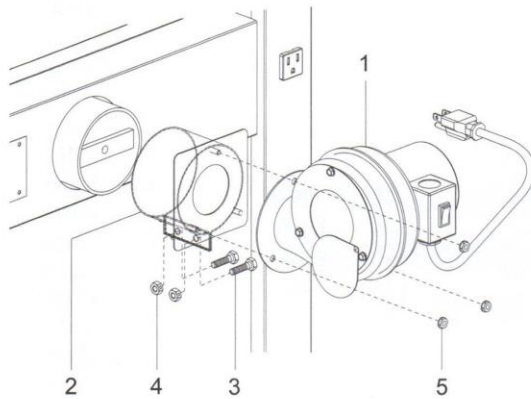

Breckwell SF747 Parts List

Key	Parts No.	Description	Qty.
1	69679	Feed Door Assy. (w/Rope Gasket)	1
2	24179	Door Handle	2
N/S	83444	Lock Nut, 1/2-13	2
N/S	83835	Washer	2
3	891135	Spring Handle	4
4	23786	Feed Door Latch	1
5	68880	Ash Door Assy. (w/Rope Gasket)	1
6	23859B	Draft Cap	1
7	23823	Ash Door Latch	1
N/S	C21399	Hinge Pin, 5/16" x 1"	4
8	69005	Shaker Handle	1
9	24204	Bracket, Shaker Handle	1
10	68882	Ash Pan	1
11	40312	Grate Retainer	2
12	891341	Shaker Bar	1
13	40314	Shaker Grate Section	5
14	40313	Back Liner	1
15	40344	Front Liner	1
16	89066	Full Firebrick (4-1/2 wide x 9 tall x 1-1/4 thick)	16
17	891414	Half Firebrick (2-1/4 wide x 9 tall x 1-1/4 thick)	3
18	24231	Slide Baffle	1
19	86603	Baffle Rod	1
20	83444	Lock Nut, 1/2-13	2
21	88032	Gasket, Flue Collar	1
22	40246	Flue Collar	1
23	22761	Flue Collar Ring	1

Key	Parts No.	Description	Qty.
24	23800	Smoke Curtain	1
25	23787	Smoke Door Clip	2
26	83445	Carriage Bolt, 1/4-20 x 1-1/4 Long	2
27	83250	Keq Nut, 1/4-20	2
28	69676B	Cabinet Side, Left	1
29	C98771	Insulation, Side	2
30	83884	Insulation Retainer	41
31	69675B	Cabinet Side, Right	1
32	80351	Receptacle, Snap-In	1
33	69573B	Cabinet Back	1
34	C98871	Insulation, Panel	2
35	69088B	Cabinet Top	1
36	69674B	Front Filler	1
37	69677B	Draft Cover	1
38	80530	Room Blower - 800 CFM	2
39	88127	Blower Gasket	2
40	83340	Tinnerman Clip, 1/4-20	8
41	83339	Bolt, 1/4-20 x 3/4	8
42	69578	Conduit Assembly (5ft)	2
43	80145	Honeywell Limit Control	1
44	68859	Conduit Assembly (1ft)	1
45	25625	Junction Box	1
46	25626	Insulation (5" x 5")	1
47	C42373	Rocker Switch	1
48	80362	Romex Cable Clamp	1
49	80130	Fan Center Control	1
50	23819	Water Coil Access Cover	1
-	FBP6	Firebrick (6 pack)	1

69189 Parts Diagram and List

Key	Parts No.	Description	Qty.
1	69190	Draft Blower Assembly	1
2	69192	FAD Bracket	1
3	83379	Bolt, 1/4-20 x 1"	2
4	83261	Lock Nut, 1/4-20	2
5	83244	Keq Nut, 10-24	3